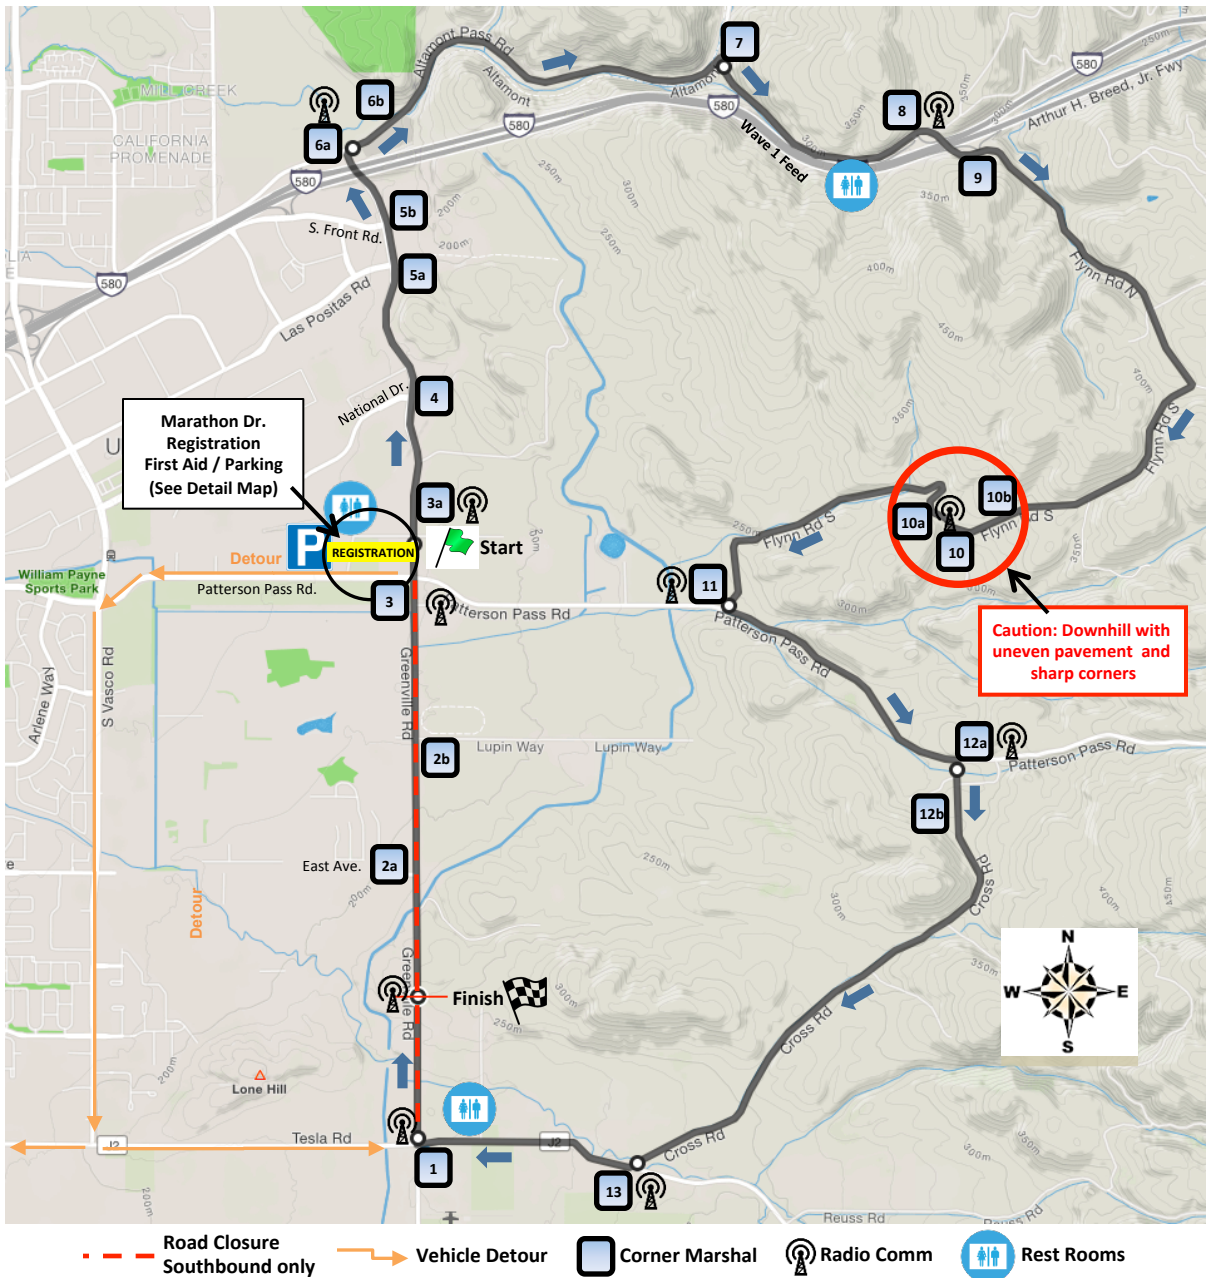

2018 Wente Vineyards Road Race Classic Course Map

The Wente Vineyards Road Race Classic course is a clock-wise 14.6 mile loop with between 3 and 5 laps for select race categories starting at 8:00am. The Staging / Start line is on Marathon Dr. at Greenville Rd. The course heads north on Greenville Rd. After crossing under Hwy 580 turn right onto Old Altamont Rd. Left turn up Carroll Rd. To the Feed Zone. From there the route proceeds over interstate 580 and becomes N. Flynn Rd. After a sharp right turn it becomes S. Flynn Rd. Be cautious of the downhill with uneven pavement with sharp corners (see map). Turn Left onto Patterson Pass Rd. then right onto Cross Rd. Next turn right onto Tesla Rd. then Right onto Greenville Rd. The Finish Line is on the top of Greenville Rd, 1 Kilometer from the intersection of Tesla Rd.